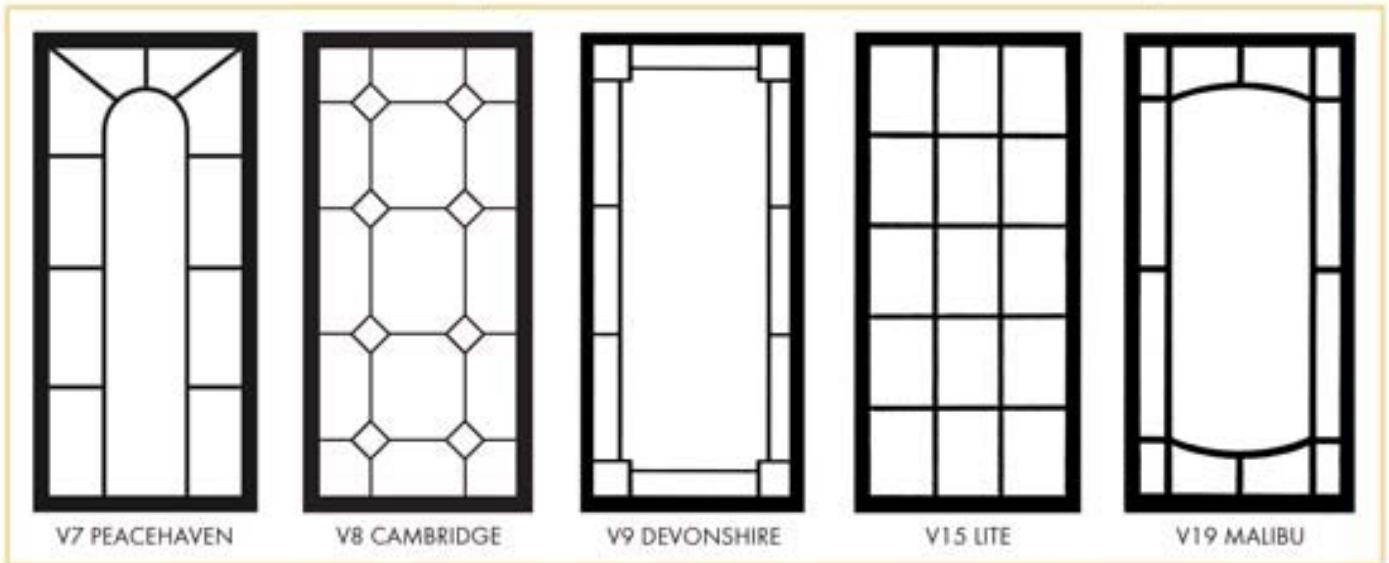

THE DECORATOR SERIES

All Decorator Doors are complete with full glass and screen and include brass finish slimline lock (antique brass and brushed aluminum finishes optional).

ALL DOORS PICTURED ARE SCALED 36" X 80". OTHER SIZES WILL ALTER DOOR STYLE'S APPEARANCE.

The Decorator series is a great way to maximize your view and still have the strength and structure of a 16 gauge steel door. With the decorator series you can add new architectural charm to your home or choose a V-O All-View for the absolute maximum amount of glass you can receive on any storm door. Because the Decorator series is constructed from heavy gauge steel tubing it is now possible to create a frame much more narrow than any other door and still provide incredible strength.

Cutaway view of our 16 gauge steel tube frame

Decorator Series doors include a Double Cylinder Brass Slimline Lock