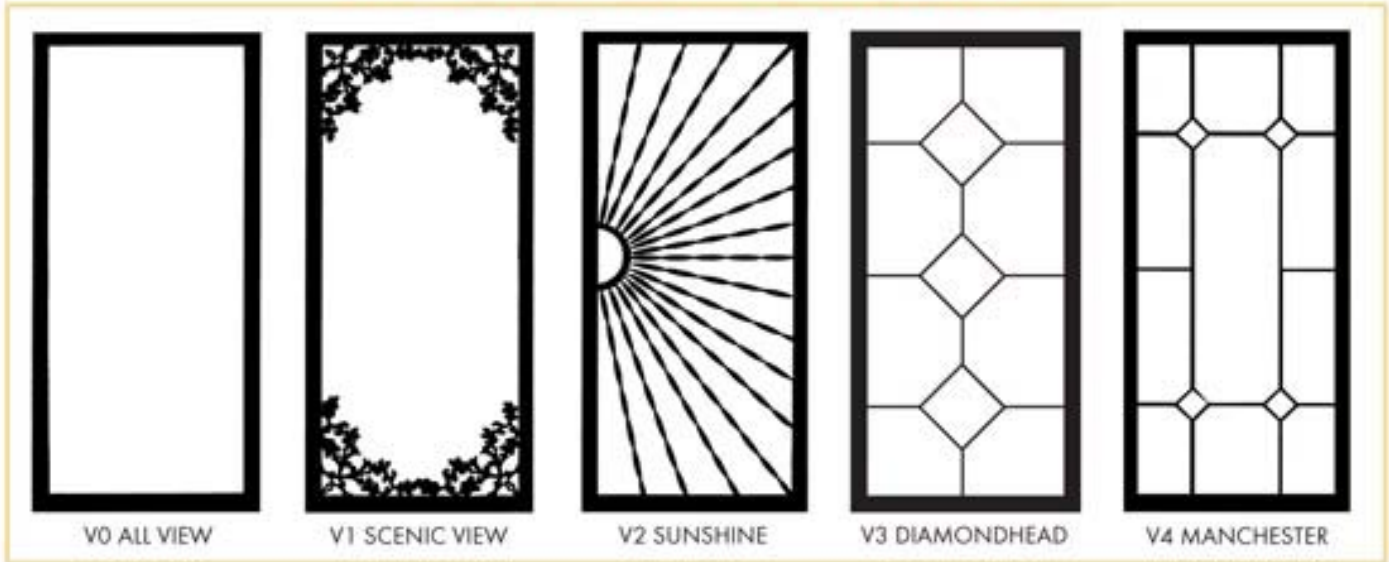

THE DECORATOR SERIES

All Decorator Doors are complete with full glass and screen and include brass finish slimline lock (antique brass and brushed aluminum finishes optional).

ALL DOORS PICTURED ARE SCALED 36" X 80". OTHER SIZES WILL ALTER DOOR STYLE'S APPEARANCE.

The Decorator series is a great way to maximize your view and still have the strength and structure of a 16 gauge steel door. With the decorator series you can add new architectural charm to your home or choose a V-O All-View for the absolute maximum amount of glass you can receive on any storm door. Because the Decorator series is constructed from heavy gauge steel tubing it is now possible to create a frame much more narrow than any other door and still provide incredible strength.

Cutaway view of our 16 gauge steel tube frame

Decorator Series doors include a Double Cylinder Brass Slimline Lock